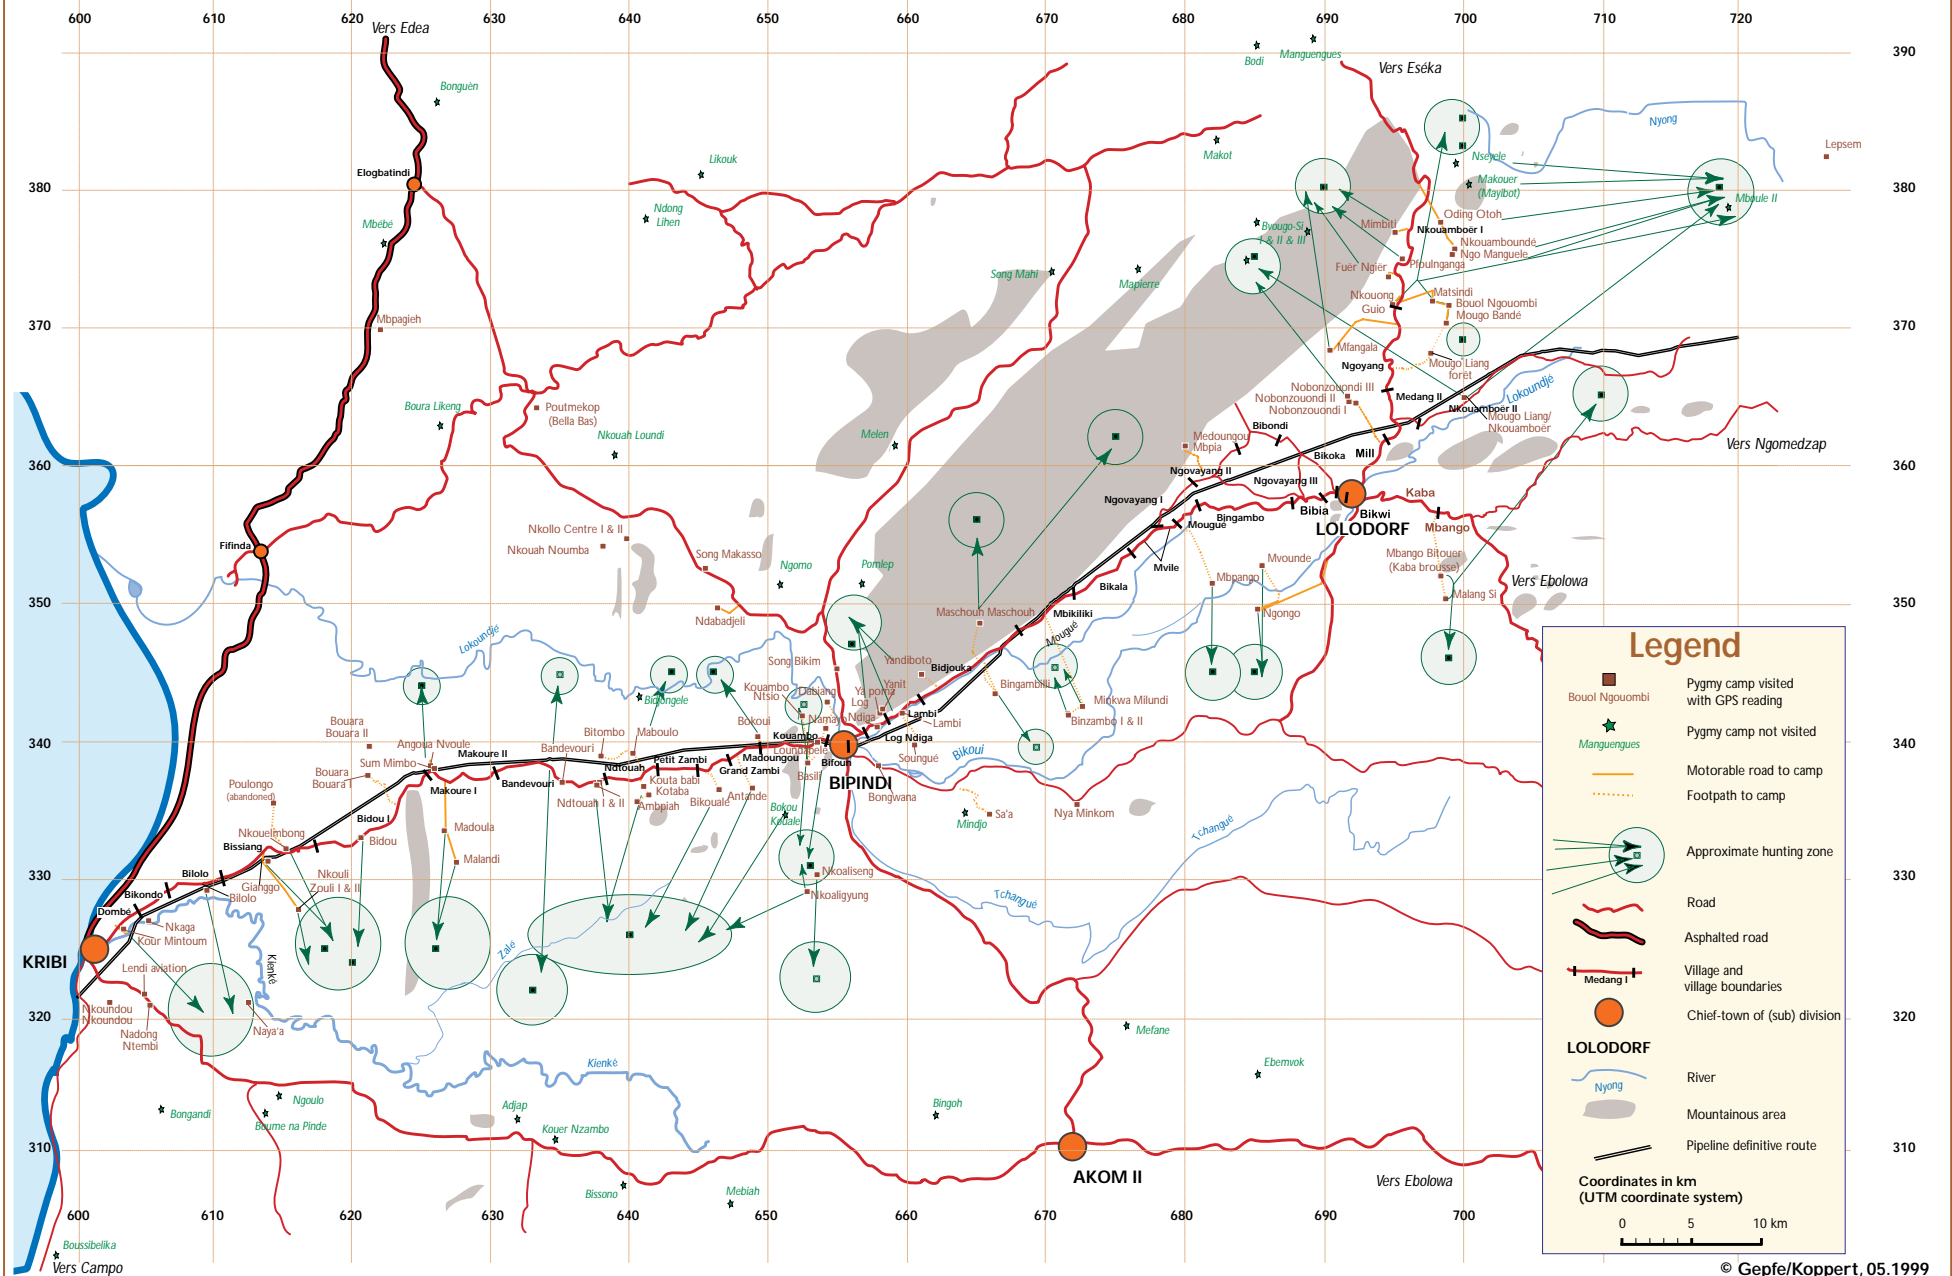

FIGURES

LEGEND

- Pipeline
- Railroad
- Road
- Pump Station
- City

Chad Export Project

Overview Map

DAMES & MOORE
A DAMES & MOORE GROUP COMPANY

FIGURE 1

Figure 2 : Geographical locations of Pygmy groups in Cameroon

Figure 3. Location of Pygmy settlements and hunting areas in the Lolodorf - Bipindi - Kribi area

Figure 4: Map of the pygmies in the Ocean division

Bakola in the Ocean Province (Results of a 1983 study published by LOUNG, 1996).